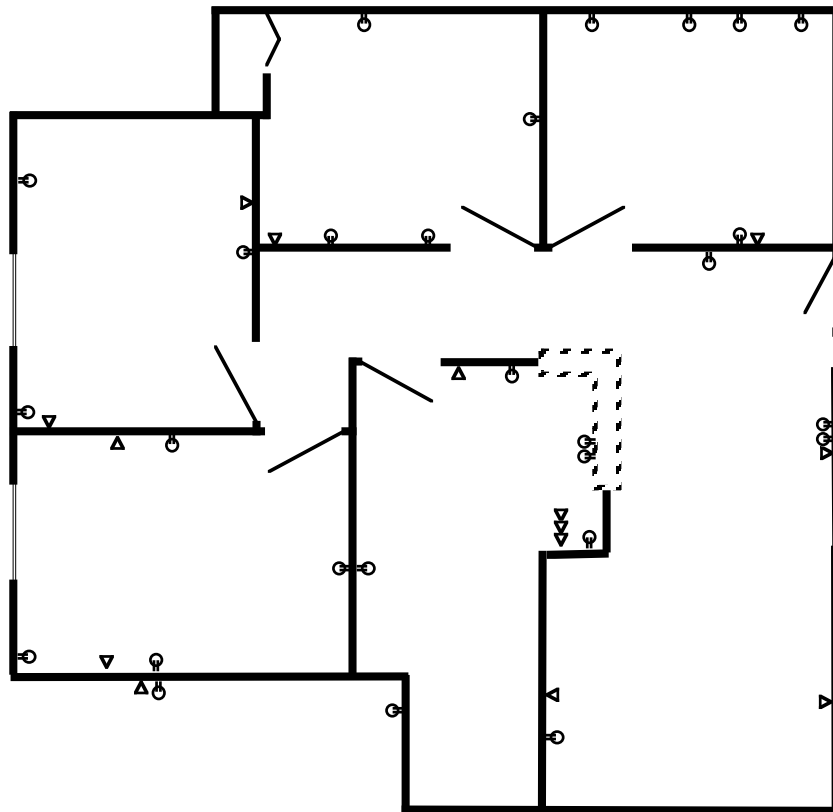

## Suite 196

1,187 square footage

⊙ ELECTRICAL OUTLET

◁ TELEPHONE JACK

FLOOR PLAN SCALE: 1/8 INCH = 1 FOOT