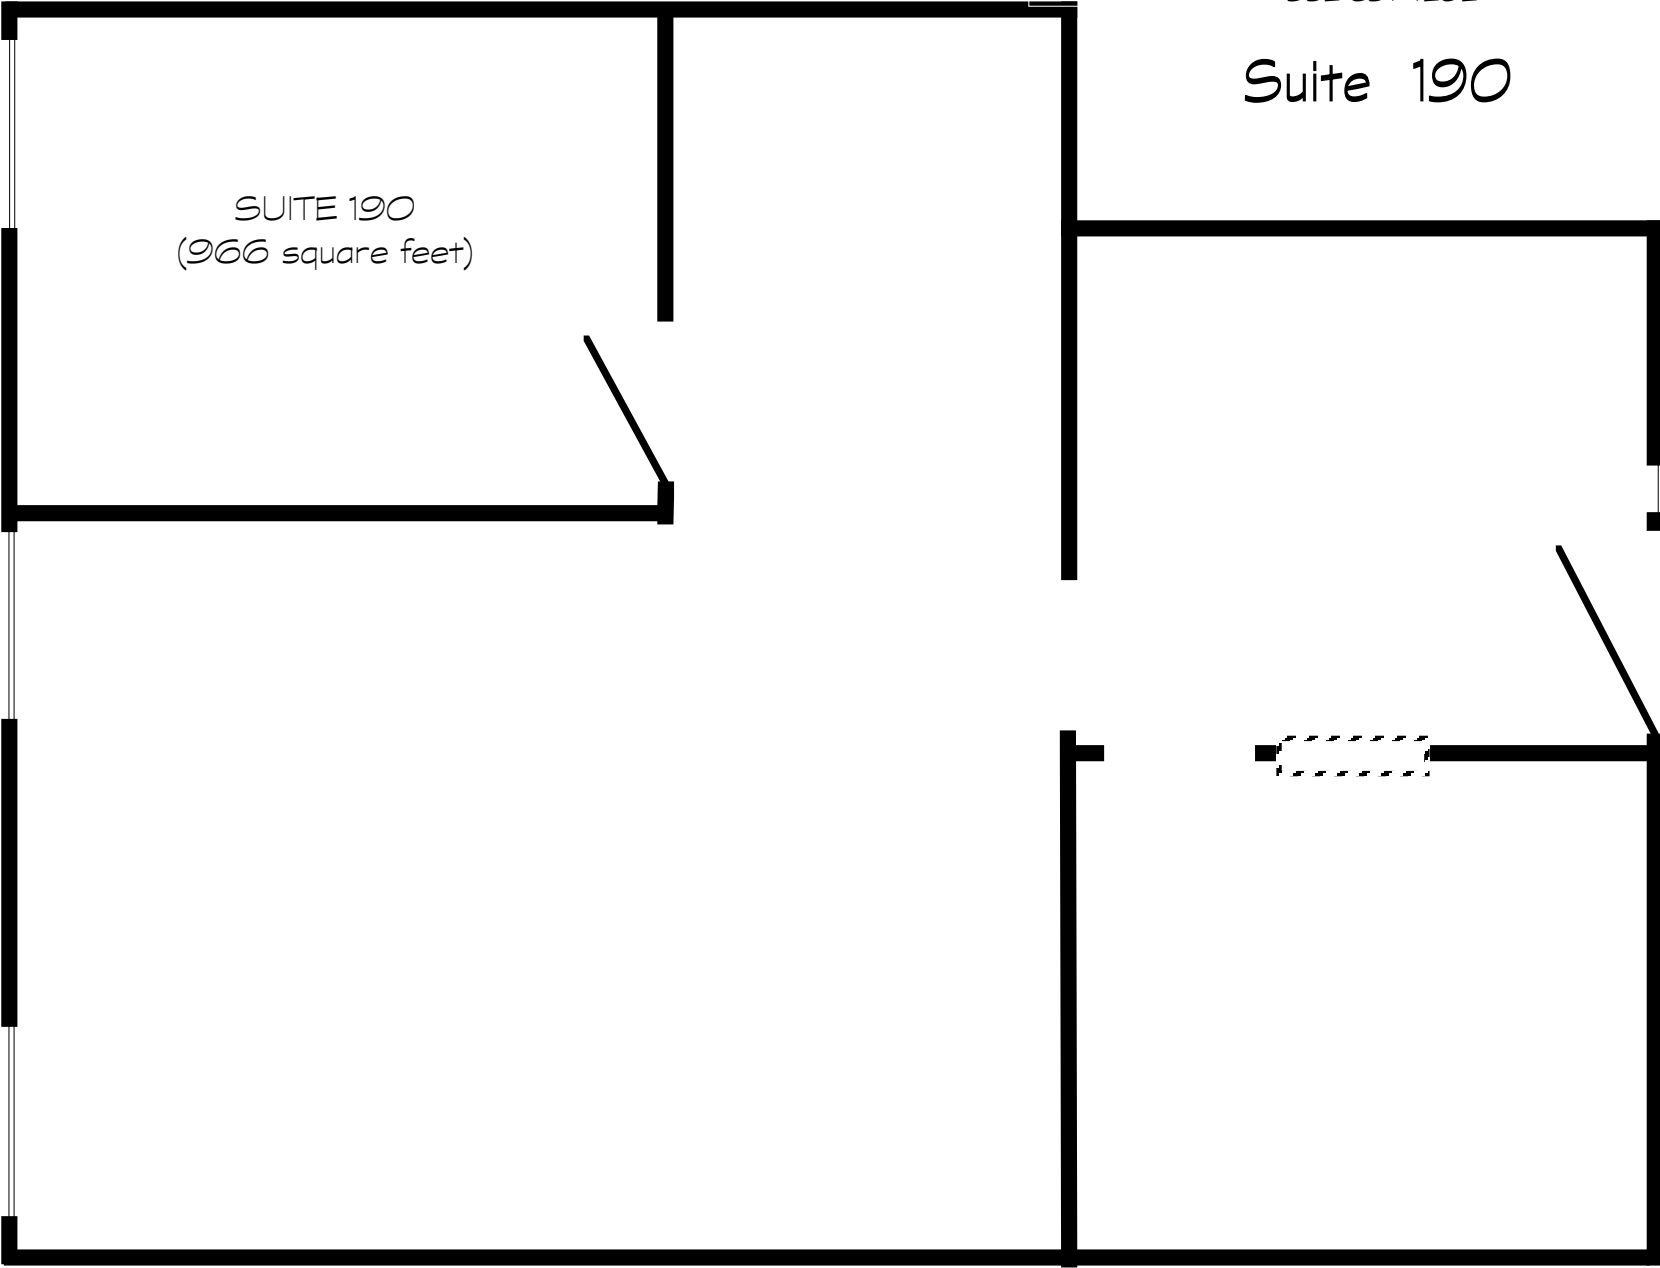

APPLE VALLEY OFFICE CENTER
7373 WEST 147TH STREET, APPLE VALLEY, MN 55124
952-891-4202

Suite 190

FLOOR PLAN SCALE: 1/4 INCH = 1 FOOT