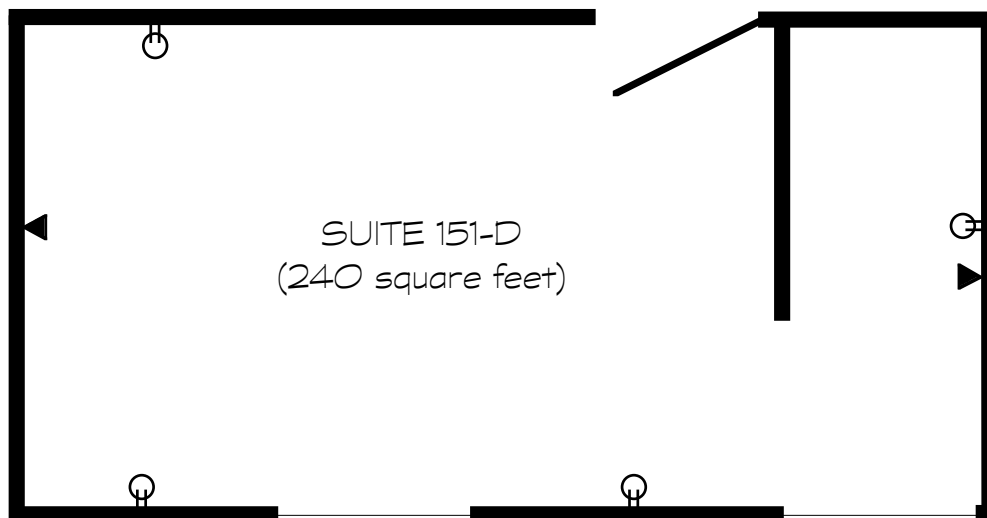

APPLE VALLEY OFFICE CENTRE

Suite 151-D

FLOOR PLAN SCALE: 1/4 INCH = 1 FOOT

⊖ ELECTRICAL OUTLET

◀ TELEPHONE JACK